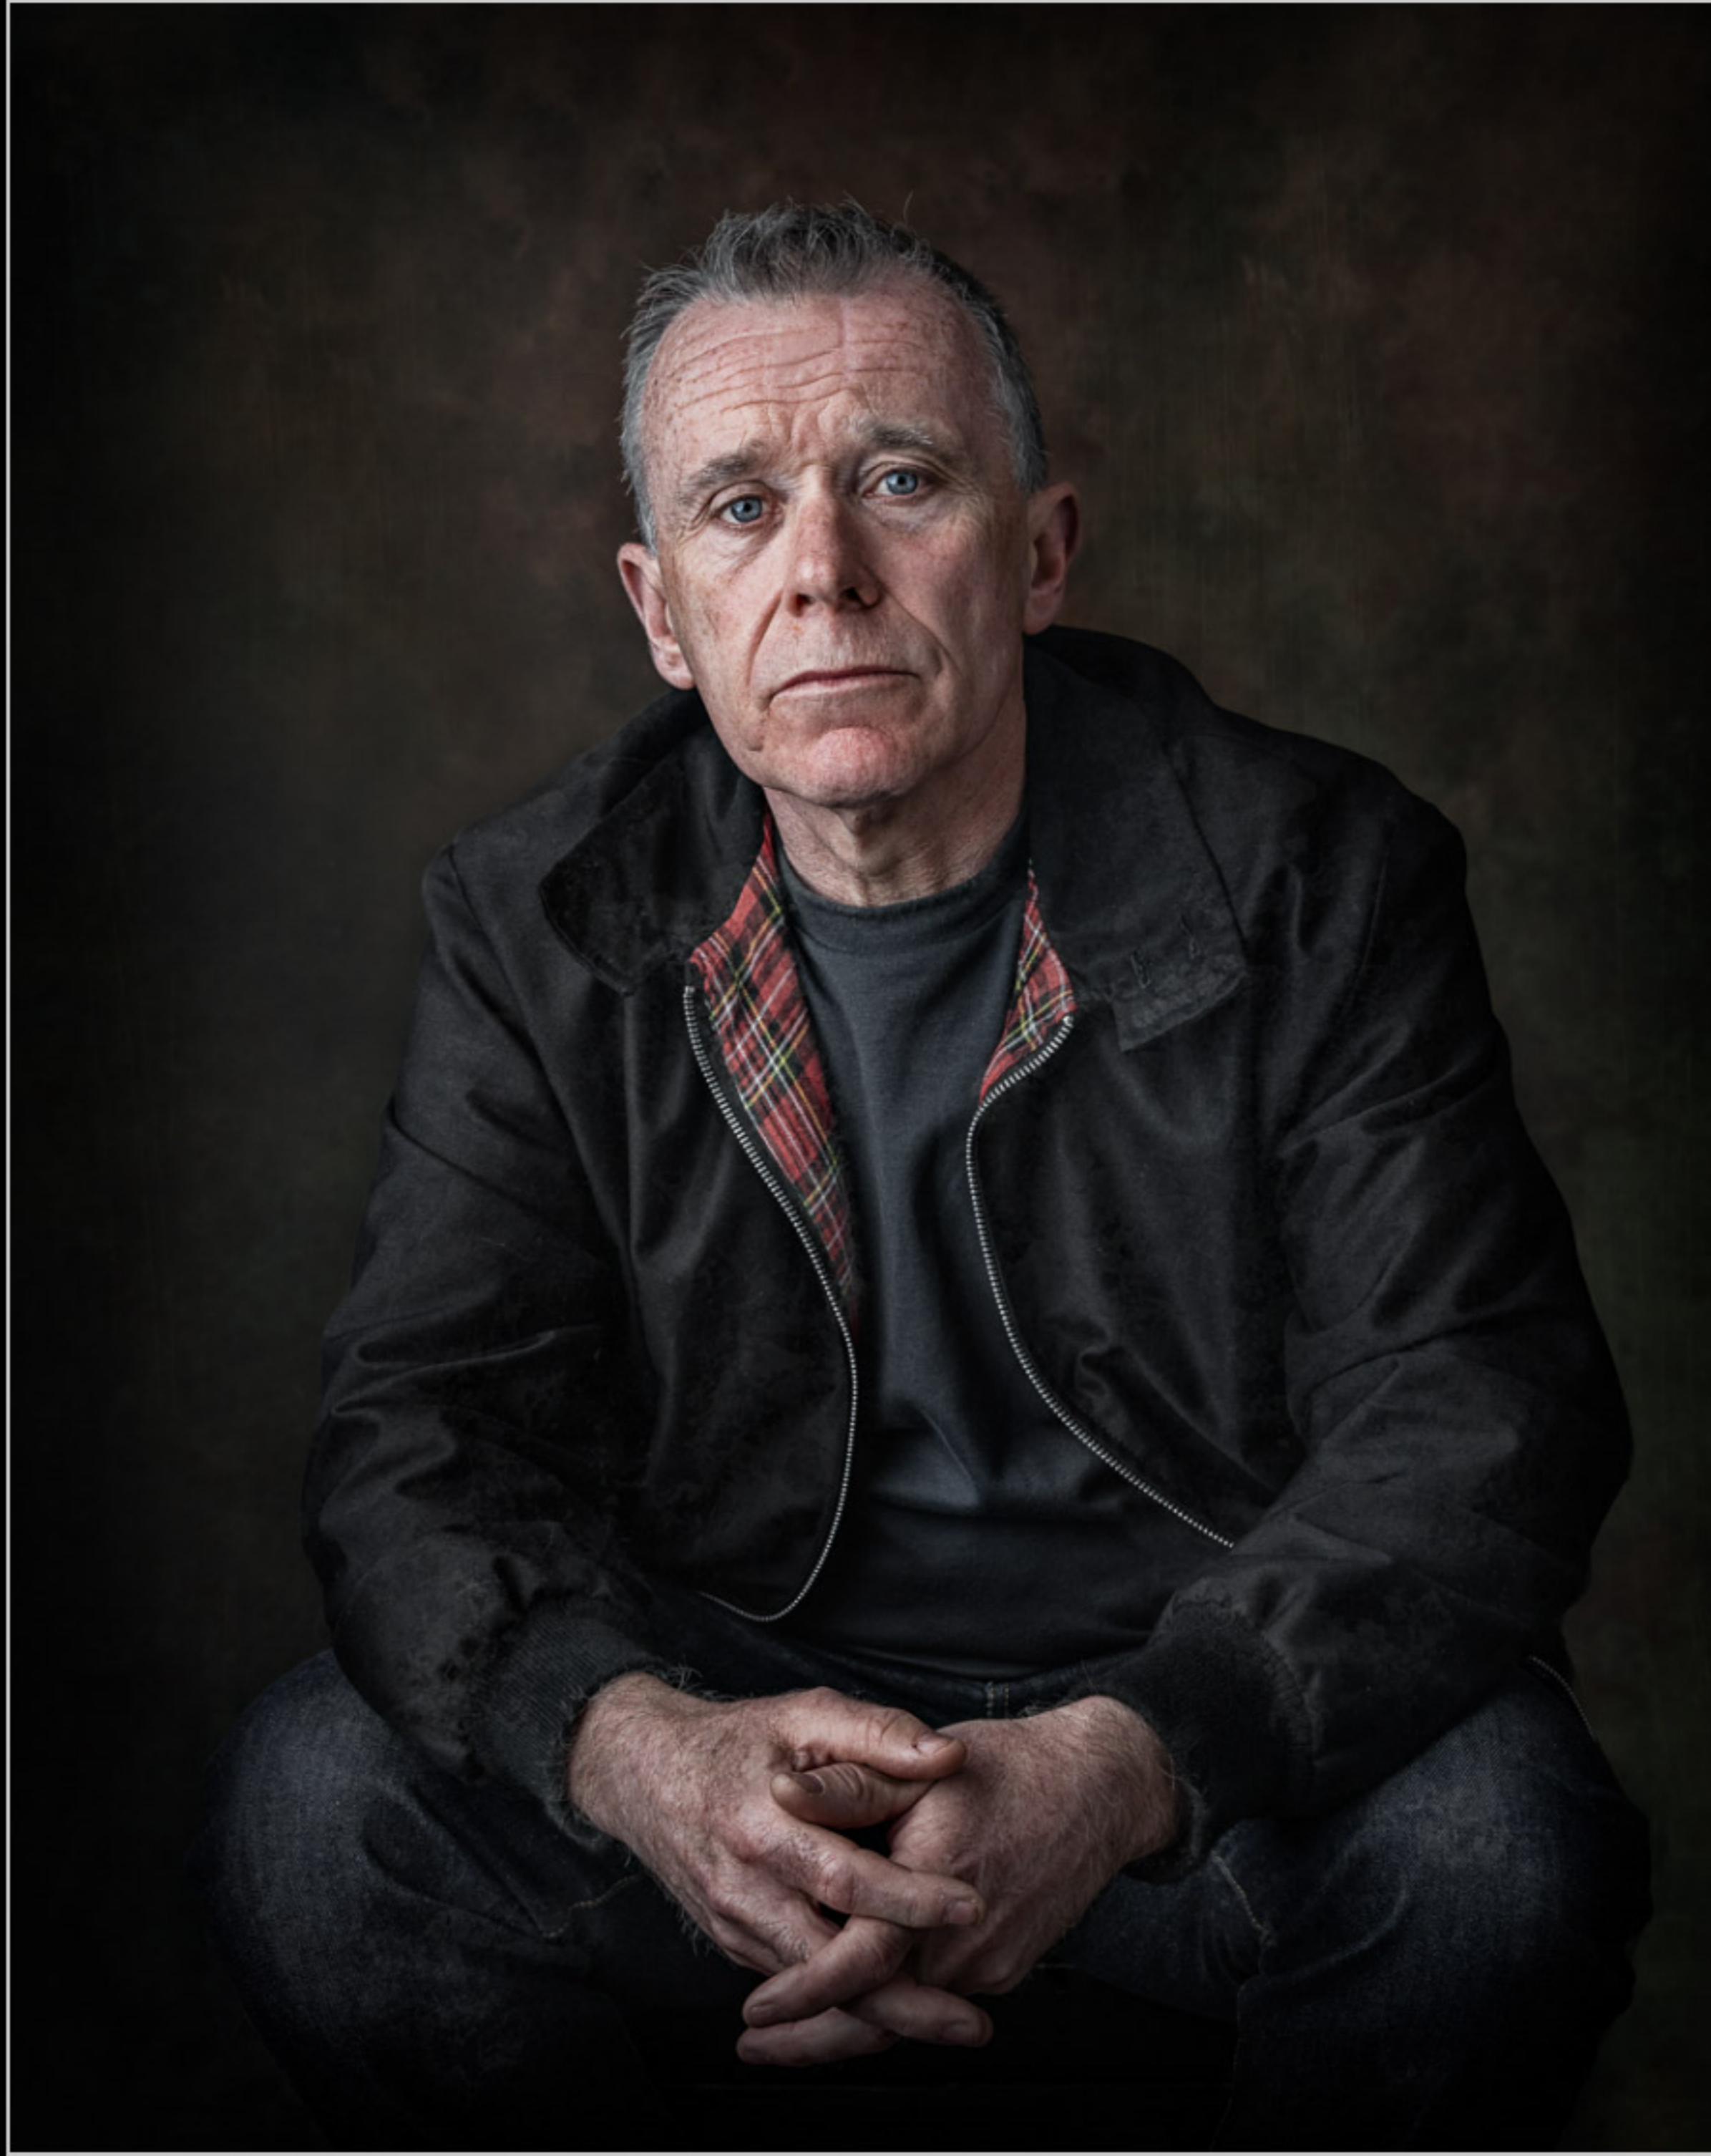

'The Stories I Can Tell' by Jennifer Willis